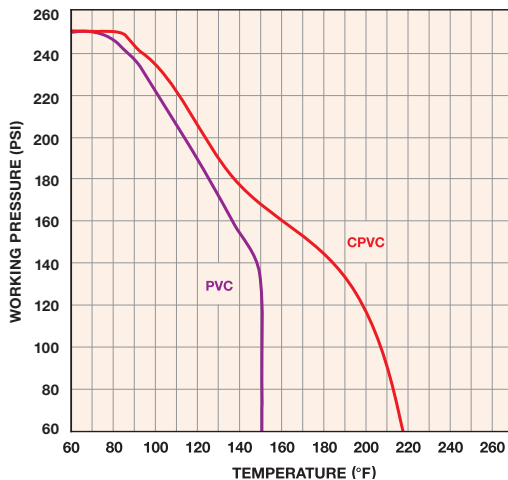

Operating Temperature/Pressure for 250 PSI Rated Products

Quick & Discounted Pricing
Click Here
Or Call 908.362.9981